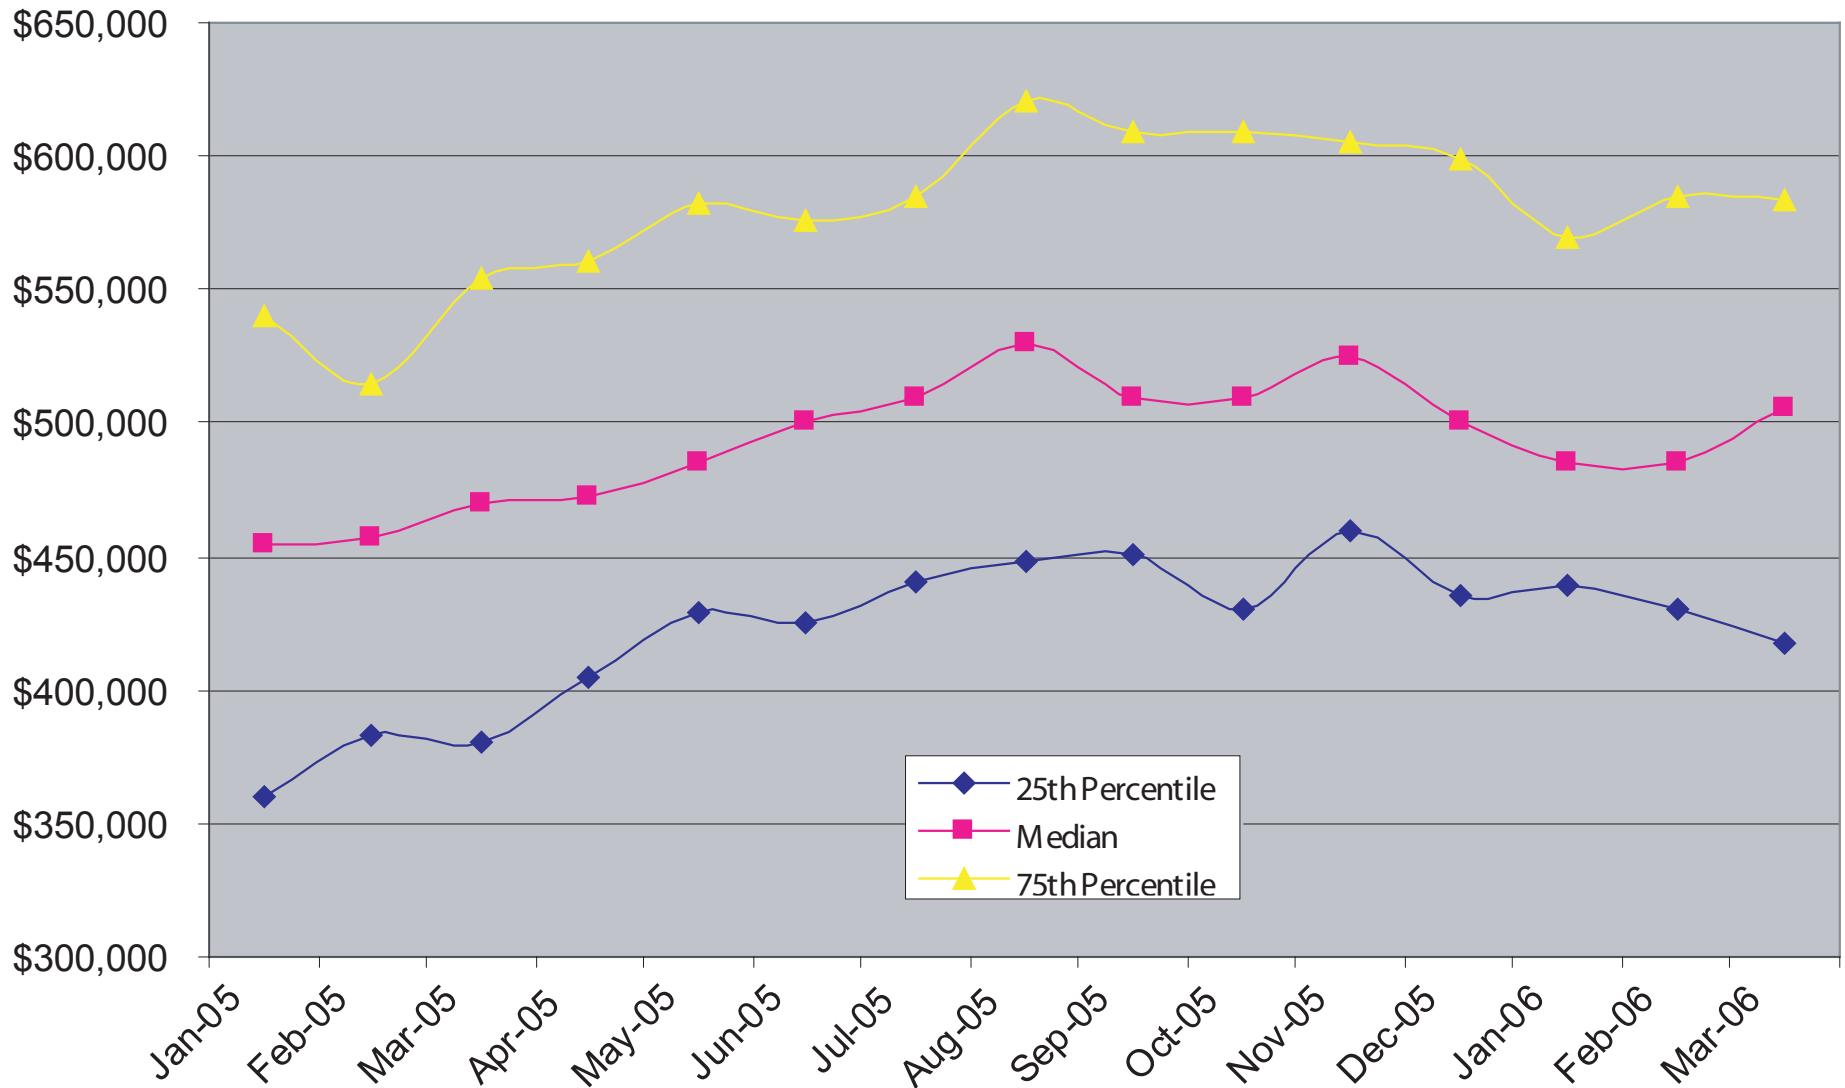

Antioch Housing Sales Prices

Based on information posted to EBRDI MLS

Paul Connell, MBA
Broker Associate
925-779-9555

www.ConnellTeam.com